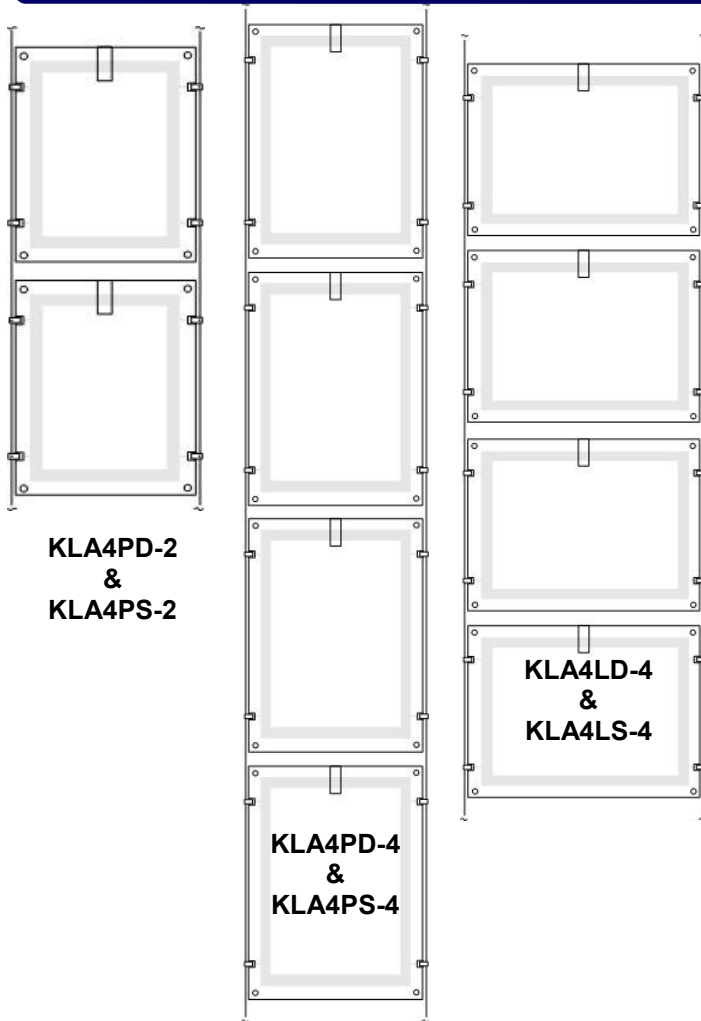

A4 - Landscape & Portrait Light Pocket Kits

Portrait - Double Sided

Description	Reference	Retail Price
A4x2	KLA4PD-2	£258.00
A4x3	KLA4PD-3	£370.00
A4x4	KLA4PD-4	£483.00

Portrait - Single Sided

A4x2	KLA4PS-2	£214.00
A4x3	KLA4PS-3	£301.00
A4x4	KLA4PS-4	£387.00

Landscape - Double Sided

Description	Reference	Retail Price
A4x2	KLA4LD-2	£258.00
A4x3	KLA4LD-3	£370.00
A4x4	KLA4LD-4	£483.00

Landscape - Single Sided

A4x2	KLA4LS-2	£214.00
A4x3	KLA4LS-3	£301.00
A4x4	KLA4LS-4	£387.00

A3 - Landscape & Portrait Light Pocket Kits

Portrait - Double Sided

Description	Reference	Retail Price
A3x2	KLA3PD-2	£384.00
A3x3	KLA3PD-3	£559.00

Portrait - Single Sided

A3x2	KLA3PS-2	£338.00
A3x3	KLA3PS-3	£486.00
A3x4	KLA3PS-4	£634.00

Portrait - Double Sided

Description	Reference	Retail Price
A2x1	KLA2PD-1	£317.00

Portrait - Single Sided

A2x1	KLA2PS-1	£278.00
A2x2	KLA2PS-2	£513.00

Landscape - Double Sided

Description	Reference	Retail Price
A2x1	KLA2LD-1	£317.00