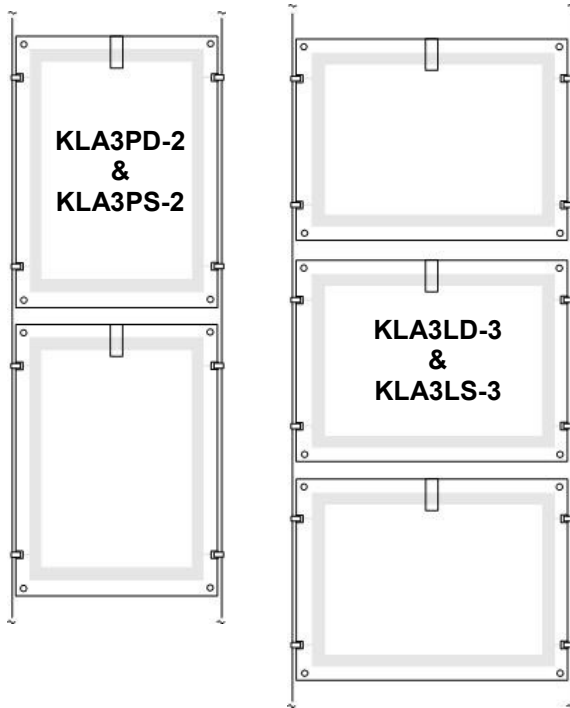

A4 - Landscape & Portrait Light Pocket Kits

Portrait - Double Sided

Description	Reference	Retail Price
A4x2	KLA4PD-2	£258.00
A4x3	KLA4PD-3	£370.00
A4x4	KLA4PD-4	£483.00

Portrait - Single Sided

A4x2	KLA4PS-2	£214.00
A4x3	KLA4PS-3	£301.00
A4x4	KLA4PS-4	£387.00

Landscape - Double Sided

Description	Reference	Retail Price
A4x2	KLA4LD-2	£258.00
A4x3	KLA4LD-3	£370.00
A4x4	KLA4LD-4	£483.00

Landscape - Single Sided

A4x2	KLA4LS-2	£214.00
A4x3	KLA4LS-3	£301.00
A4x4	KLA4LS-4	£387.00

A3 - Landscape & Portrait Light Pocket Kits

Portrait - Double Sided

Description	Reference	Retail Price
A3x2	KLA3PD-2	£384.00
A3x3	KLA3PD-3	£559.00

Portrait - Single Sided

A3x2	KLA3PS-2	£338.00
A3x3	KLA3PS-3	£486.00
A3x4	KLA3PS-4	£634.00

Portrait - Double Sided

Description	Reference	Retail Price
A2x1	KLA2PD-1	£317.00

Portrait - Single Sided

A2x1	KLA2PS-1	£278.00
A2x2	KLA2PS-2	£513.00

Landscape - Double Sided

Description	Reference	Retail Price
A2x1	KLA2LD-1	£317.00