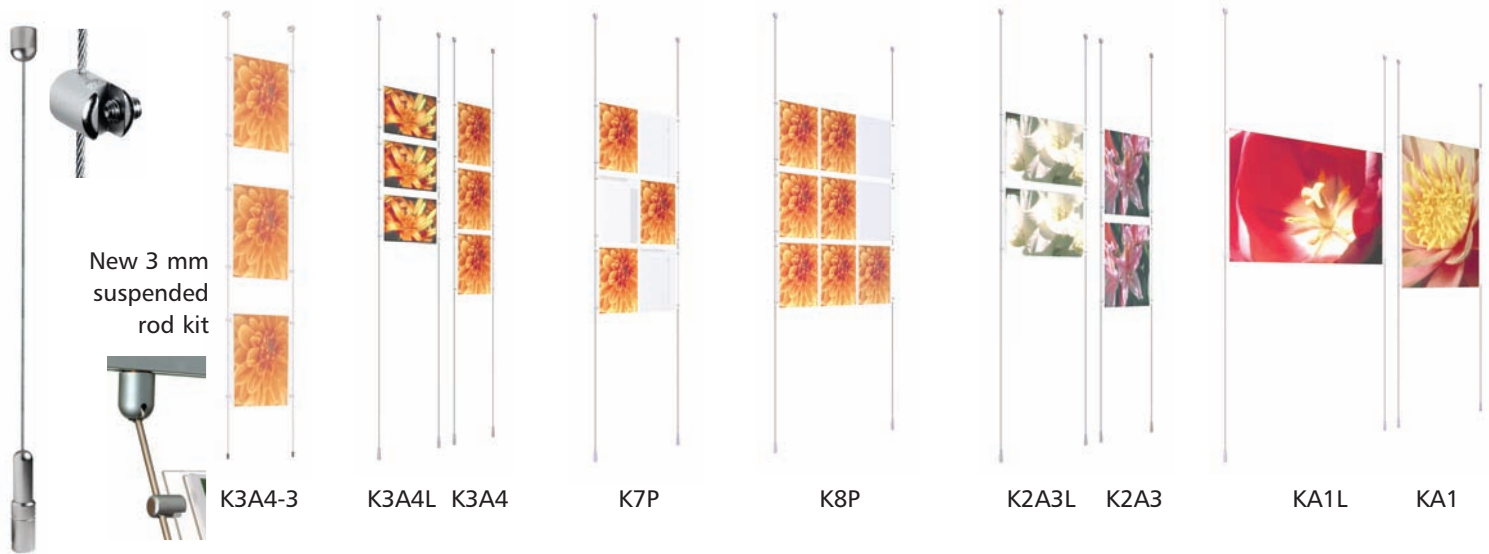

POSTER DISPLAYS

Presentations that attract attention

Fast, easy to order kits...

below is just a small sample of our range

Floor/ceiling

Wall Mounted Suspended

Wall Mounted

Ultra Slim
Light boxes
LBA2-CC
LBA1-CC

Hook on A4
Poster KHA4W
Dispenser KHA4D

Frameless
Acrylic
Poster
Holders
AWPA2

Picture code to paper sizes:

Portrait:

Landscape:

Free standing

KIPA -6A4

KF14P