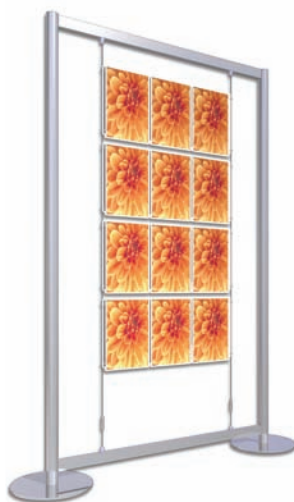

POSTER DISPLAYS

Presentations that attract attention

Fast, easy to order kits...

below is just a small sample of our range

Floor/ceiling

Wall Mounted Suspended

Wall Mounted

Ultra Slim
Light boxes
LBA2-CC
LBA1-CC

Hook on A4
Poster KHA4W
Dispenser KHA4D

Frameless
Acrylic
Poster
Holders
AWPA2

Picture code to paper sizes:

Portrait:

Landscape:

Free standing

KIPA -6A4

KF14P

Clip Frames
CFA4
CFA3
CFA2
CFA1

Acrylic Pocket
with
wall mounts
KMA2PW-WM

Acrylic Pocket
with
wall mounts
KMA1PW-WM

Add low-voltage lighting to your display

Add leaflet dispensers under poster kits

**Displays, signage and lighting that
increase sales**