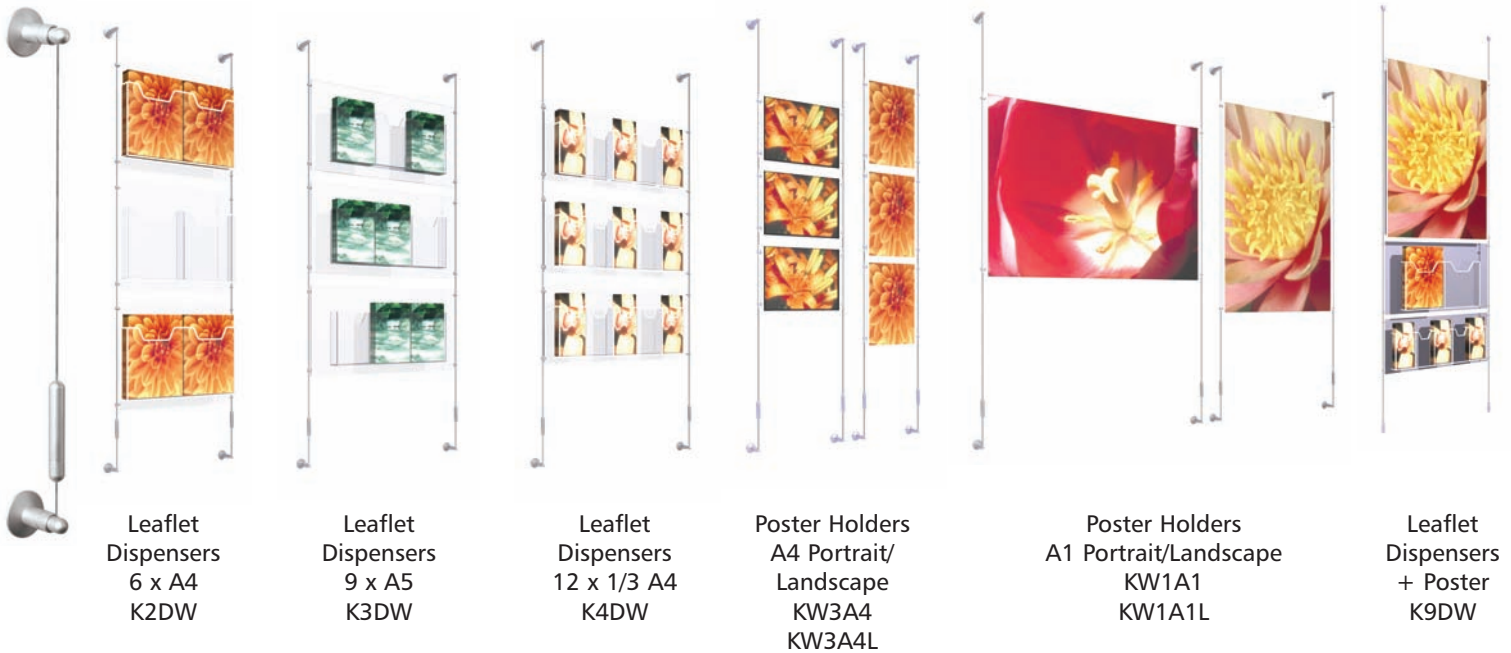

POSTER DISPLAYS

Presentations that attract attention

Fast, easy to order kits...

below is just a small sample of our range

Floor/ceiling

Wall Mounted Suspended

Wall Mounted

Ultra Slim
Light boxes
LBA2-CC
LBA1-CC

Hook on A4
Poster KHA4W
Dispenser KHA4D

Frameless
Acrylic
Poster
Holders
AWPA2

Picture code to paper sizes:

Portrait:

Landscape:

Free standing

KIPA -6A4

KF14P

Clip Frames
CFA4
CFA3
CFA2
CFA1

Acrylic Pocket
with
wall mounts
KMA2PW-WM

Acrylic Pocket
with
wall mounts
KMA1PW-WM

Add low-voltage lighting to your display

Add leaflet dispensers under poster kits

**Displays, signage and lighting that
increase sales**