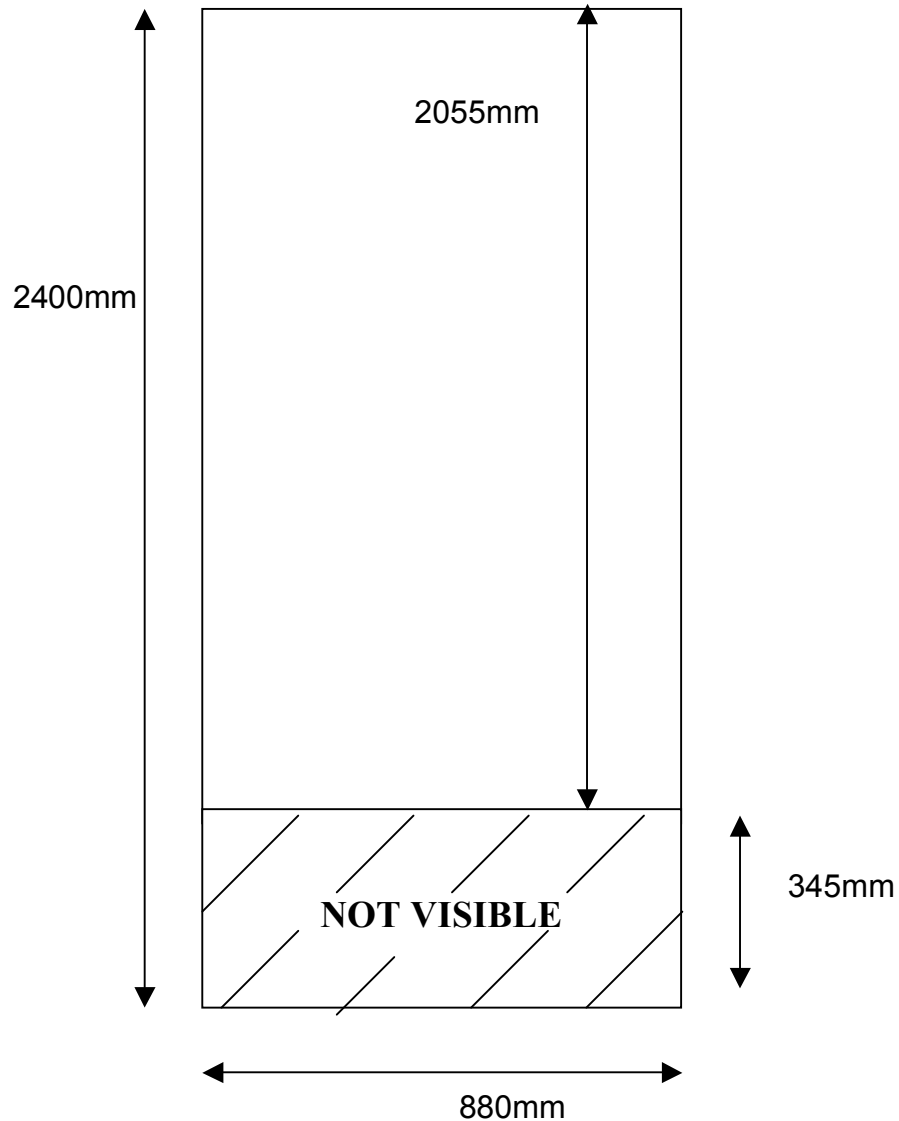

BANNER-UP PLUS

Please set-up your artwork at a minimum of 25% final size at 300dpi.

If created in Photoshop then set-up at a minimum of 50% final size at 300dpi.

We can accept artwork in Quark, InDesign, Illustrator, Photoshop and high resolution PDF.

Allow the background image or colour to bleed into the non-visible area.

Please do not add any crops or bleed to your artwork.