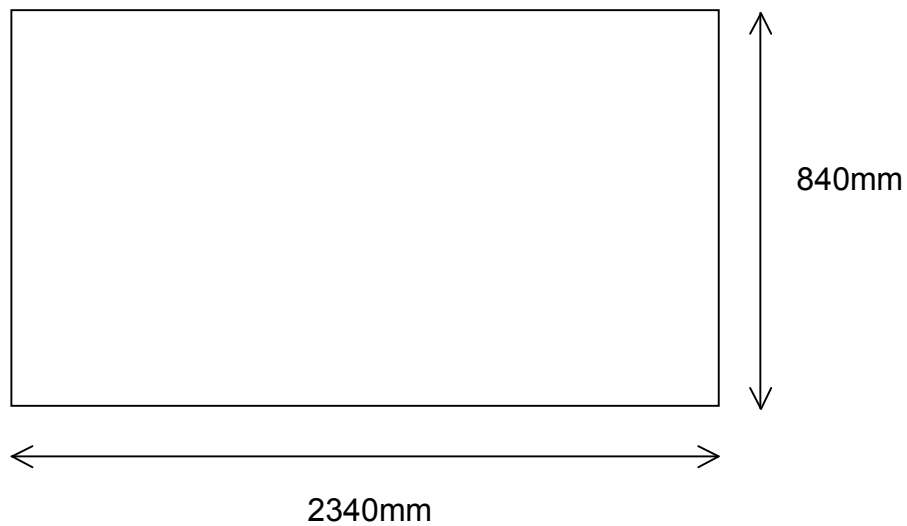

NO SCALE!

**Monsoon Outdoor Banner Frame Graphic:**

Please set-up your artwork at a minimum of 25% final size at 300dpi.

If created in Photoshop then set-up at a minimum of 50% final size at 300dpi.

We can accept artwork in Quark, InDesign, Illustrator, Photoshop and high resolution PDF.