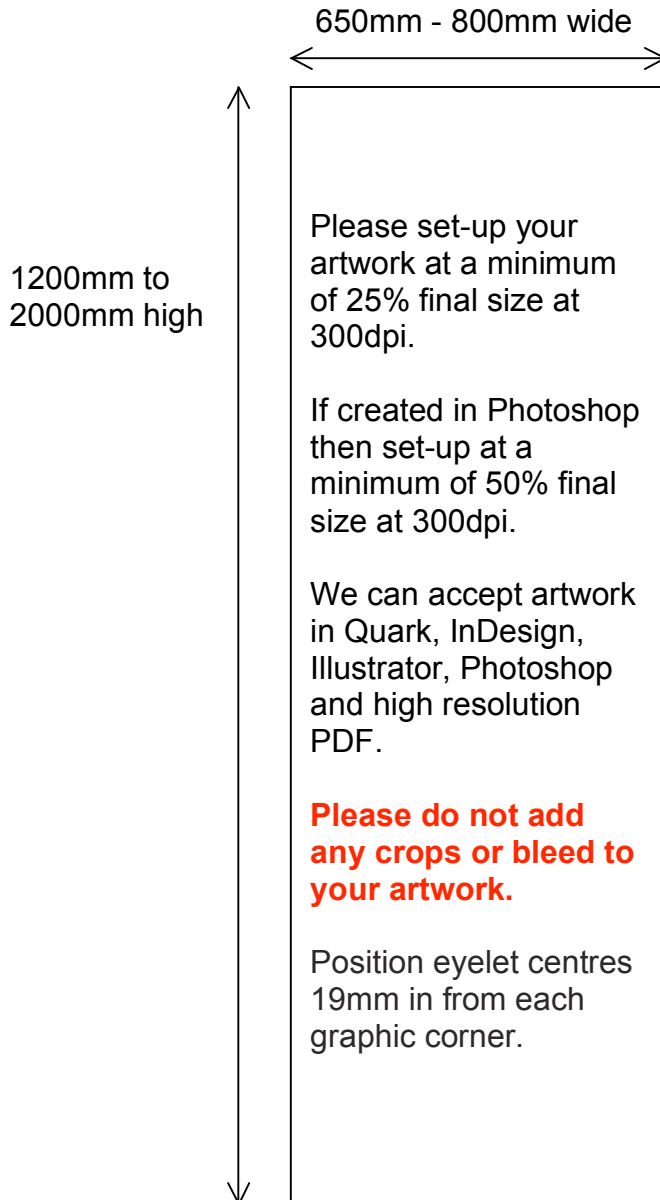

## Polar Single and Double Sided Banner Graphic

No Scale!

Graphic dimensions and eyelet positioning (dimensions shown are approx)