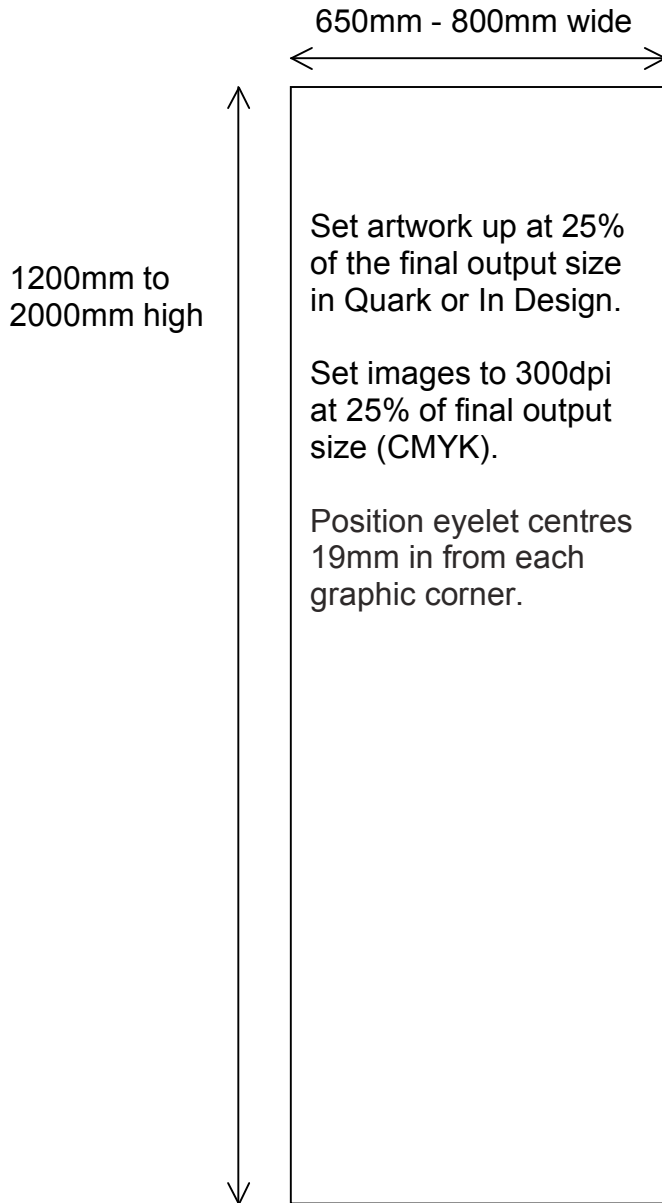

Polar Single and Double Sided Banner Graphic

No Scale!

Graphic dimensions and eyelet positioning
(dimensions shown are approx)