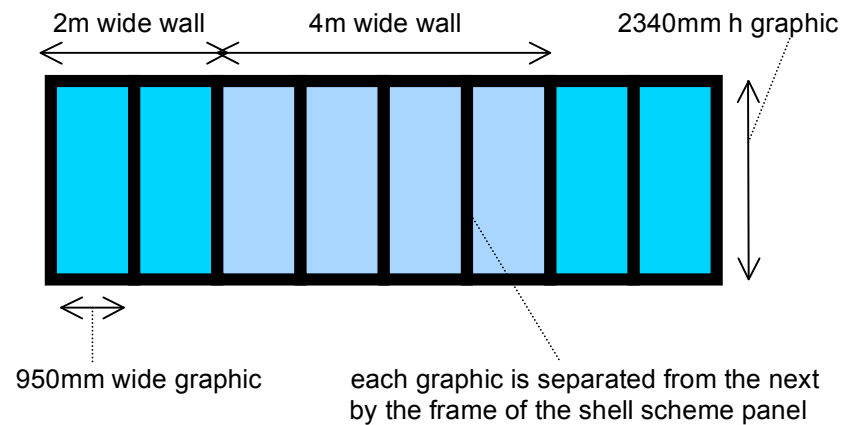

## Shell Scheme Package 6

Includes:

**8 - 950mm w x 2340mm h Easy-Tack graphic panels**

Suitable for Octanorm shell scheme.

Size of space: 4m wide x 2m depth

No. sides stand open on: 1

- Other sizes of Easy Tack graphics can easily be supplied – please [contact us](#) for further information or call T.0117 9520105.

### Artwork Guidelines

- Each graphic panel is 950mm wide x 2340mm high at full size; 237.5mm wide x 585mm high at 25%.
- All artwork should be supplied print ready at 25% in Quark or InDesign, 300dpi at 25%, cmyk - no crop marks or bleed.
- Proofs will not be supplied unless requested.