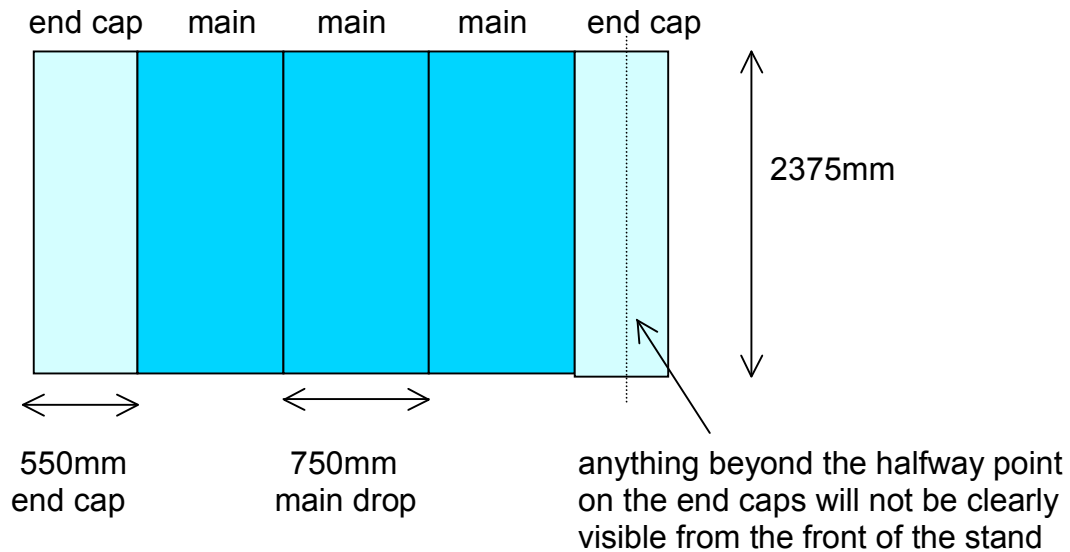

NO SCALE!

3x3 Spider Curved Pop-up System:

Please set-up your artwork at a minimum of 25% final size at 300dpi.

If created in Photoshop then set-up at a minimum of 50% final size at 300dpi.

We can accept artwork in Quark, InDesign, Illustrator, Photoshop and high resolution PDF.