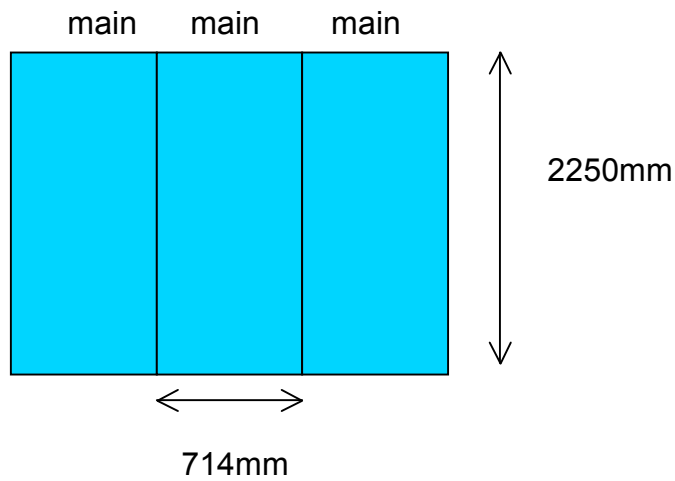

NO SCALE!

**3x3 Vario D400 Curved Pop Up System:**

Set artwork up as **one page** at 25% of the final output size in Quark or In Design.

Set images to 300dpi at 25% of final output size (CMYK).