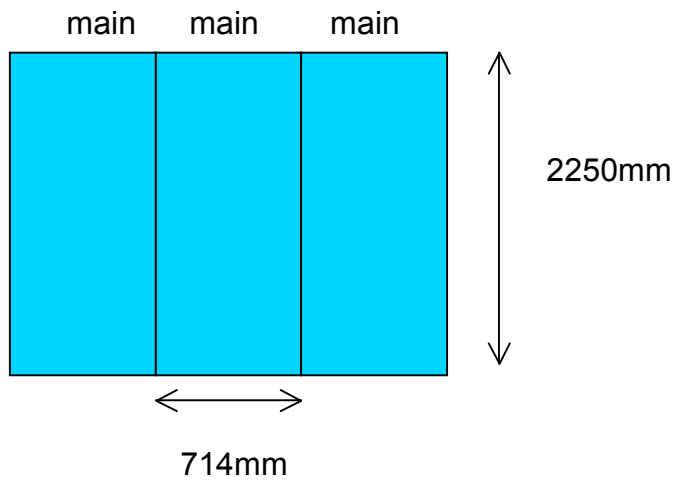

NO SCALE!

3x3 Vario D400 Curved Pop Up System:

Please set-up your artwork at a minimum of 25% final size at 300dpi.

If created in Photoshop then set-up at a minimum of 50% final size at 300dpi.

We can accept artwork in Quark, InDesign, Illustrator, Photoshop and high resolution PDF.