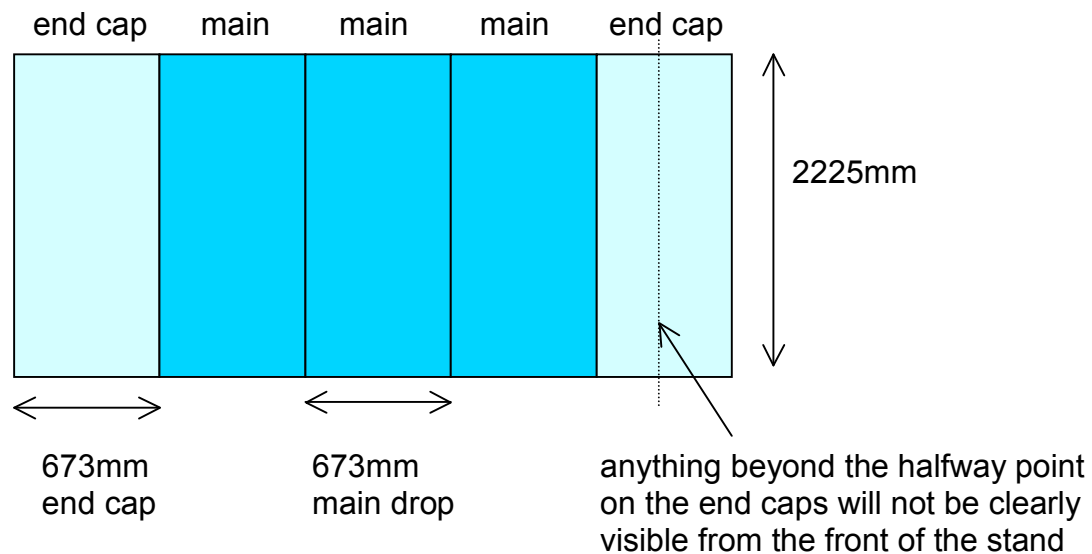

NO SCALE!

## 3x3 Xpress Curved Pop-up System:

Please set-up your artwork as one page at a minimum of 25% final size at 300dpi.  
If created in Photoshop then set-up at a minimum of 50% final size at 300dpi.  
We can accept artwork in Quark, InDesign, Illustrator, Photoshop and high resolution PDF.  
**Please do not add any crops or bleed to your artwork.**