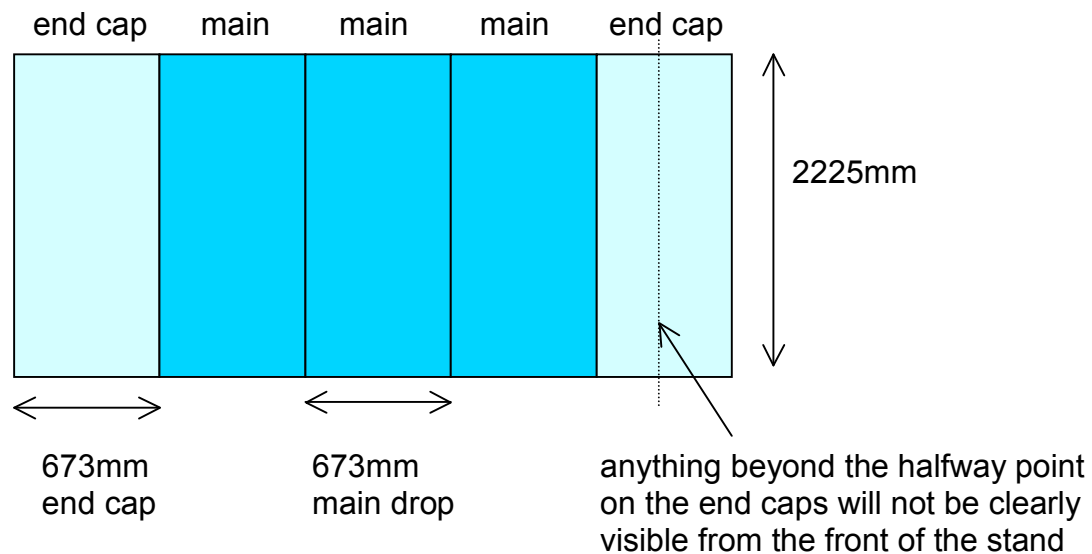

NO SCALE!

3x3 Xpress Curved Pop-up System:

Please set-up your artwork at a minimum of 25% final size at 300dpi.
If created in Photoshop then set-up at a minimum of 50% final size at 300dpi.
We can accept artwork in Quark, InDesign, Illustrator, Photoshop and high resolution PDF.
Allow the background image or colour to bleed into the non-visible area.
Please do not add any crops or bleed to your artwork.