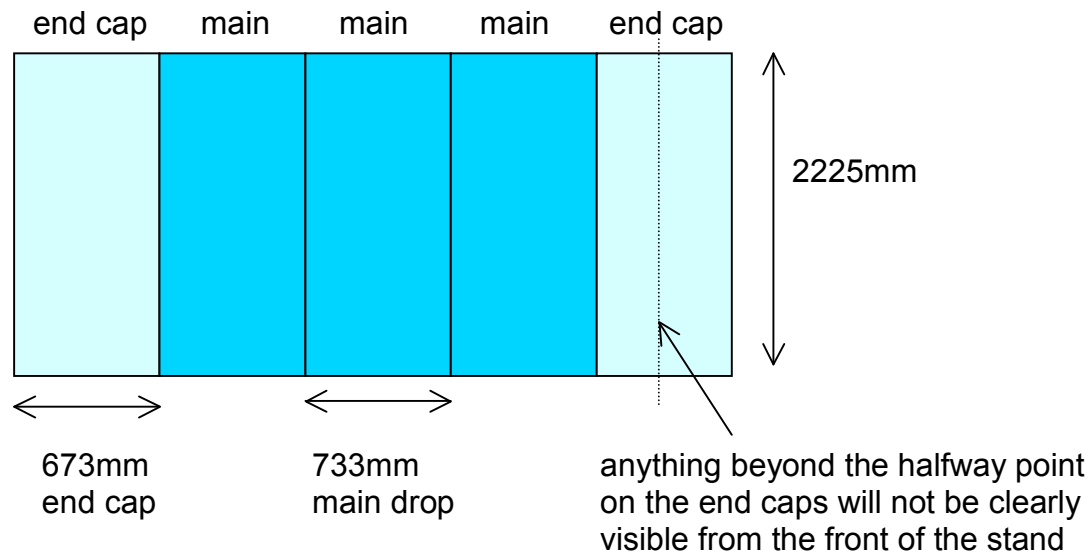

NO SCALE!

## 3x3 Xpress Straight Pop-up System:

Please set-up your artwork at a minimum of 25% final size at 300dpi.  
If created in Photoshop then set-up at a minimum of 50% final size at 300dpi.  
We can accept artwork in Quark, InDesign, Illustrator, Photoshop and high resolution PDF.  
Allow the background image or colour to bleed into the non-visible area.  
**Please do not add any crops or bleed to your artwork.**