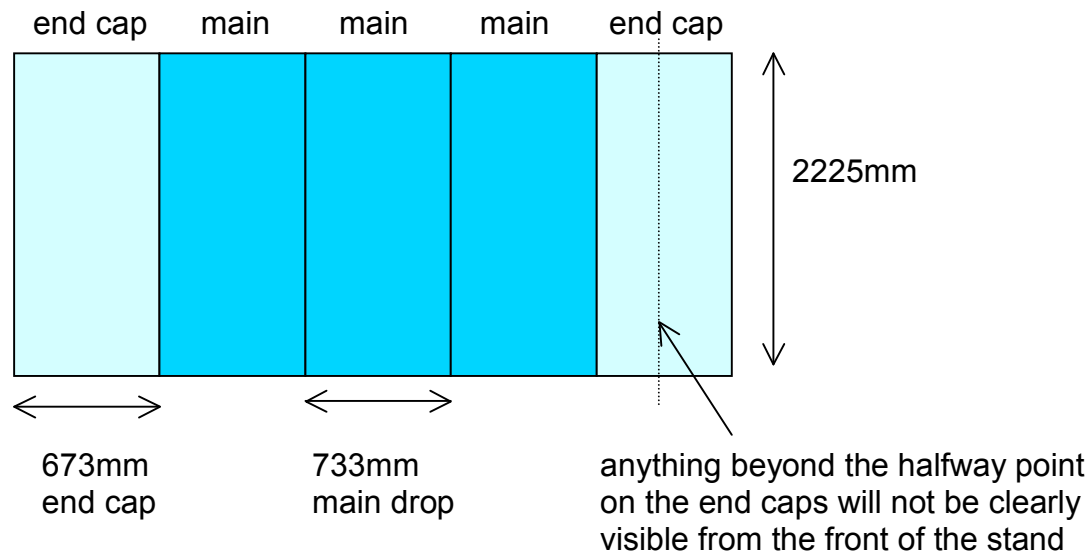

NO SCALE!

3x3 Xpress Straight Pop-up System:

Please set-up your artwork as one page at a minimum of 25% final size at 300dpi.
If created in Photoshop then set-up at a minimum of 50% final size at 300dpi.
We can accept artwork in Quark, InDesign, Illustrator, Photoshop and high resolution PDF.
Please do not add any crops or bleed to your artwork.