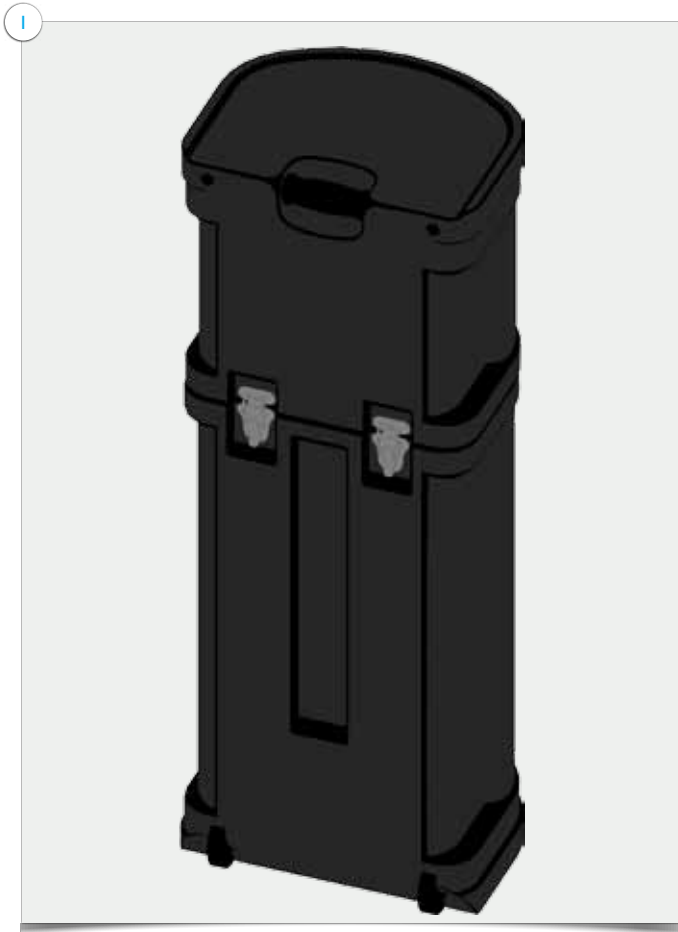

Single Hardcase Conversion Setup Instructions

Items

Items: 1x **Twist** hardcase; 1x graphic panel; 1x single hardcase top.

Single Hardcase Conversion Setup Instructions