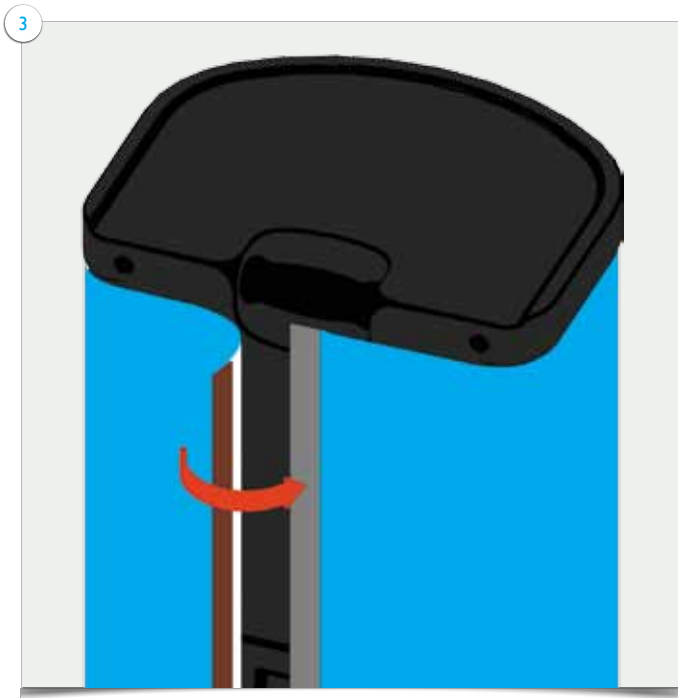

Single Hardcase Conversion Setup Instructions

Items

Items: 1x **Twist** hardcase; 1x graphic panel; 1x single hardcase top.

Single Hardcase Conversion Setup Instructions