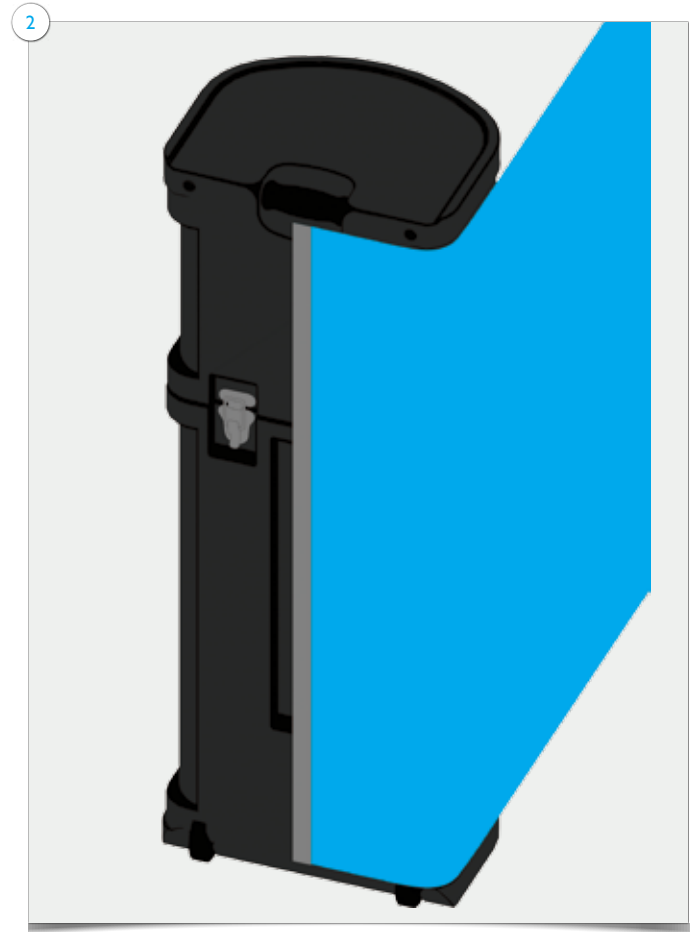

Single Hardcase Conversion Setup Instructions

Items

Items: 1x **Twist** hardcase; 1x graphic panel; 1x single hardcase top.

Single Hardcase Conversion Setup Instructions