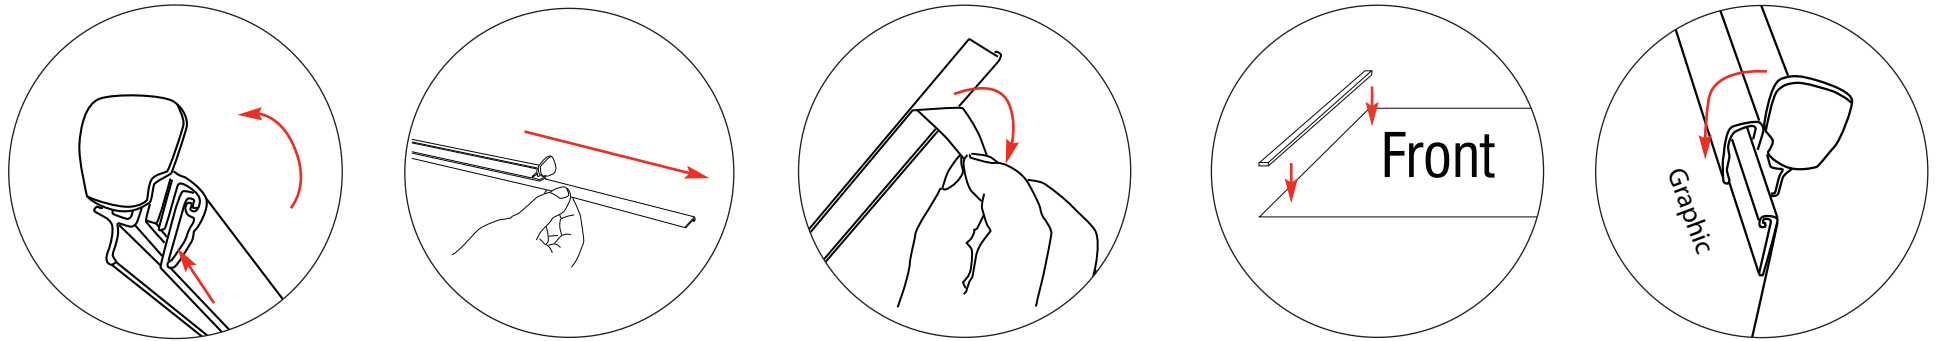

Top Rail Attachment

Option 1