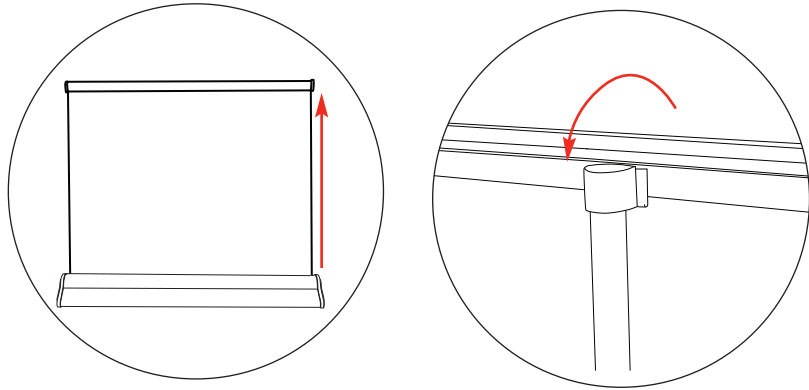

Assembly

Double sided only

- 830/880/950/1030mm
- 185mm
- 5.1kg**
- 6.5kg**
- Orient 1**
- Orient 2**
- Based on 800mm unit

We are continually improving and modifying our product range and reserve the right to vary the specifications without prior notice. All dimensions and weights quoted are approximate and we accept no responsibility for variance. E&OE.

## Top Rail Attachment