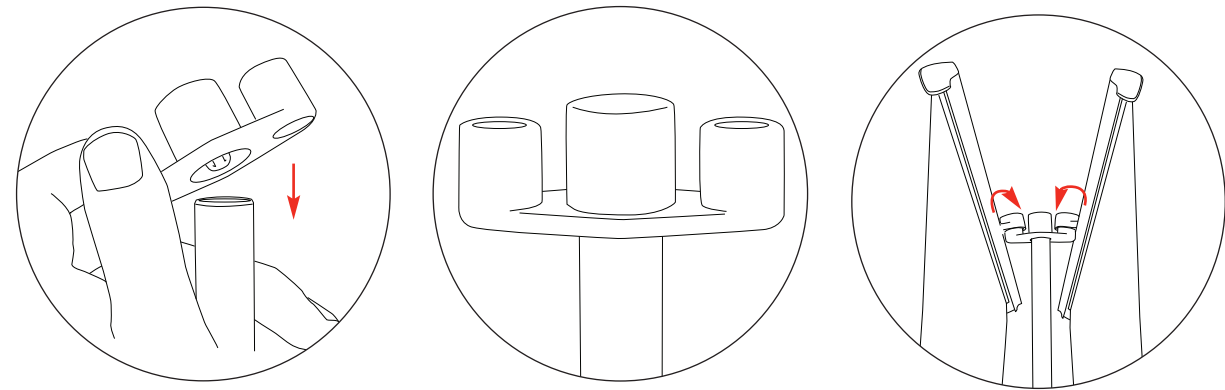

Assembly

Double sided only

- 830/880/950/1030mm
- 185mm
- 5.1kg**
- 6.5kg**
- Orient 1**
- Orient 2**
- Based on 800mm unit

We are continually improving and modifying our product range and reserve the right to vary the specifications without prior notice. All dimensions and weights quoted are approximate and we accept no responsibility for variance. E&OE.

## Top Rail Attachment