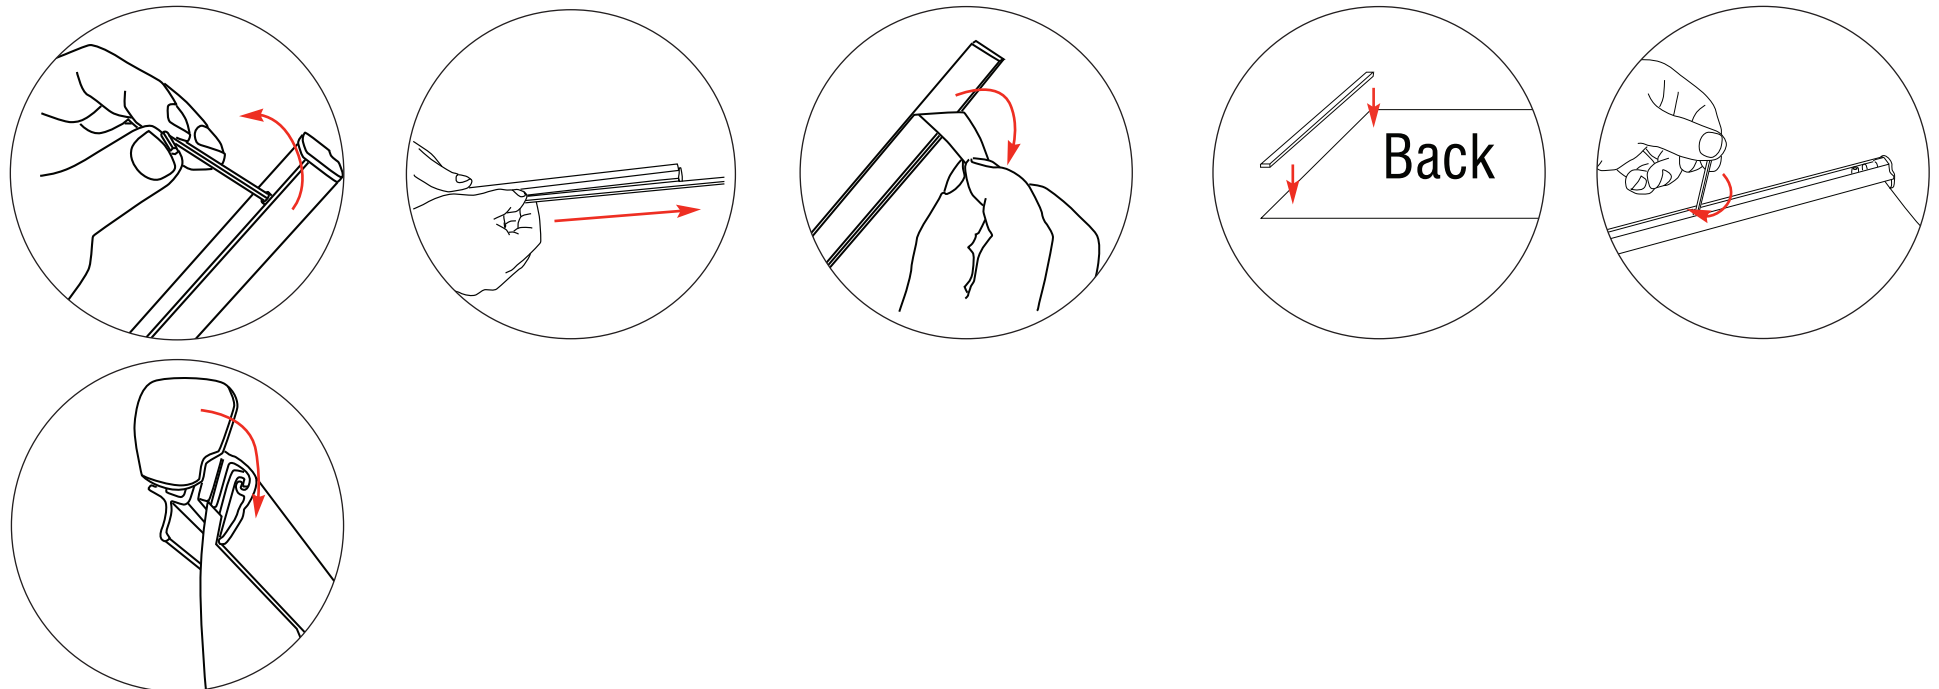

Top Rail Attachment

Option 1

Option 2