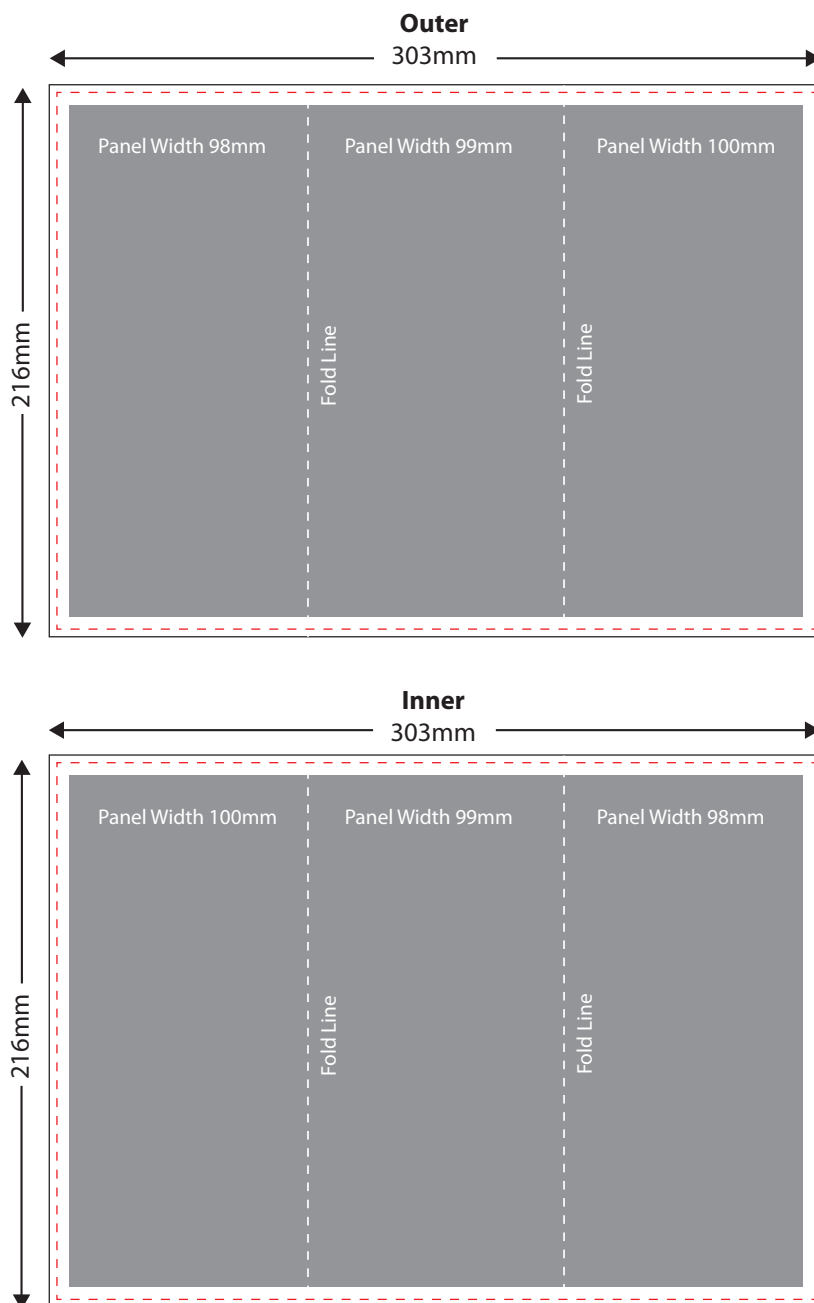

A4 Letter Fold Flyer

Final flyer size is 297mm x 210mm

 Finished Size - The final size of your flyer, in this case A4 - 297x210.

 Bleed - Please set up flyer with 3mm bleed, anything outside the red dotted line will be trimmed off.

 Safe Visual Area - All our flyers are cut down from larger pieces of paper. Even with the most accurate trimmers there is a danger that elements placed too near the edge may be lost.