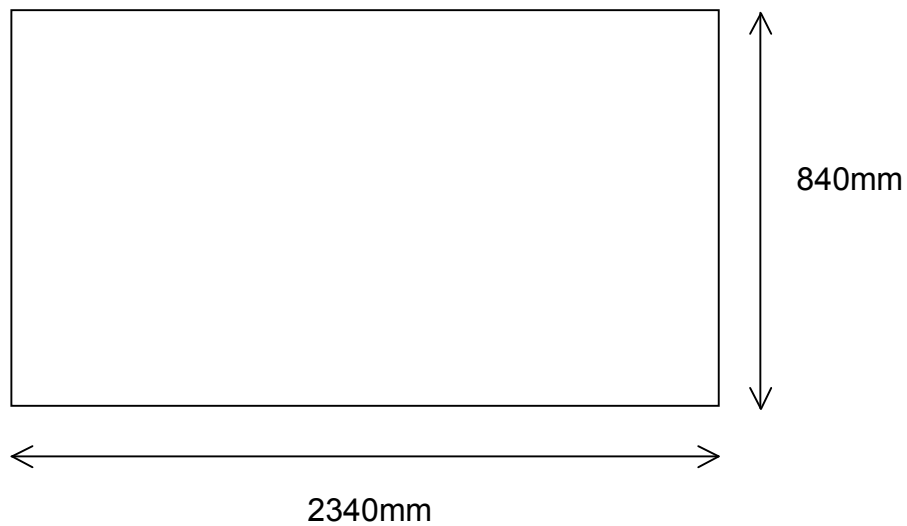

NO SCALE!

Monsoon Outdoor Banner Frame Graphic:

Please set-up your artwork at a minimum of 25% final size at 300dpi.

If created in Photoshop then set-up at a minimum of 50% final size at 300dpi.

We can accept artwork in - InDesign, Illustrator, Photoshop and high resolution PDF.