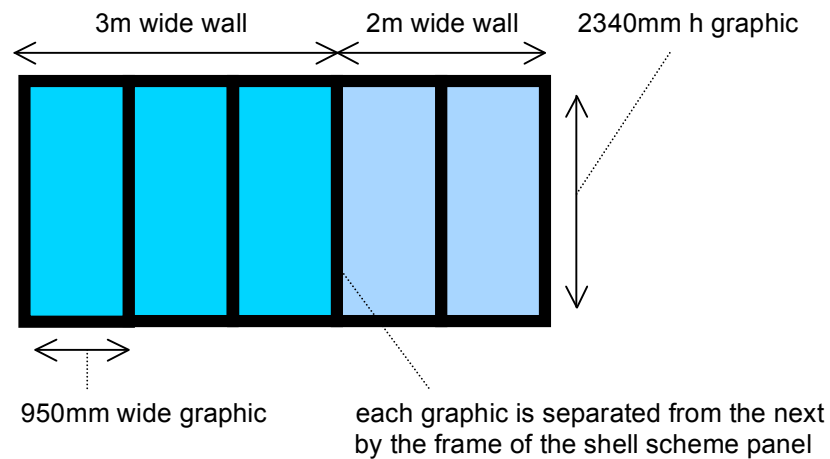

## Shell Scheme Package 1

Includes:

**5 - 950mm w x 2340mm h Easy-Tack graphic panels**

Suitable for Octanorm shell scheme.

Size of space: 3m wide x 2m depth

No. sides stand open on: 2

- Please note these are the typical dimensions for the recess panels, you will need to confirm the exact dimensions of your space with the event organiser.
- Additionally please be aware that the graphics are designed to sit between the panel dividers, so the graphic is not continuous.

### Artwork Guidelines

- Please supply each graphic as individual panels - each to be 950mm wide x 2340mm high.
- All artwork should be supplied print ready at a minimum of 100dpi - no crop marks or bleed.
- High resolution PDF preferable.