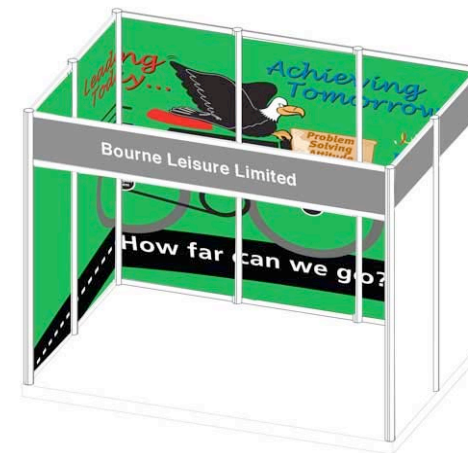

## Shell Scheme Package 2

Includes:

**7 - 950mm w x 2340mm h Easy-Tack graphic panels**

Suitable for Octanorm shell scheme.

Size of space: 3m wide x 2m depth

No. sides stand open on: 1

- Please note these are the typical dimensions for the recess panels, you will need to confirm the exact dimensions of your space with the event organiser.
- Additionally please be aware that the graphics are designed to sit between the panel dividers, so the graphic is not continuous.

### Artwork Guidelines

- Please supply each graphic as individual panels - each to be 950mm wide x 2340mm high.
- All artwork should be supplied print ready at a minimum of 100dpi - no crop marks or bleed.
- High resolution PDF preferable.