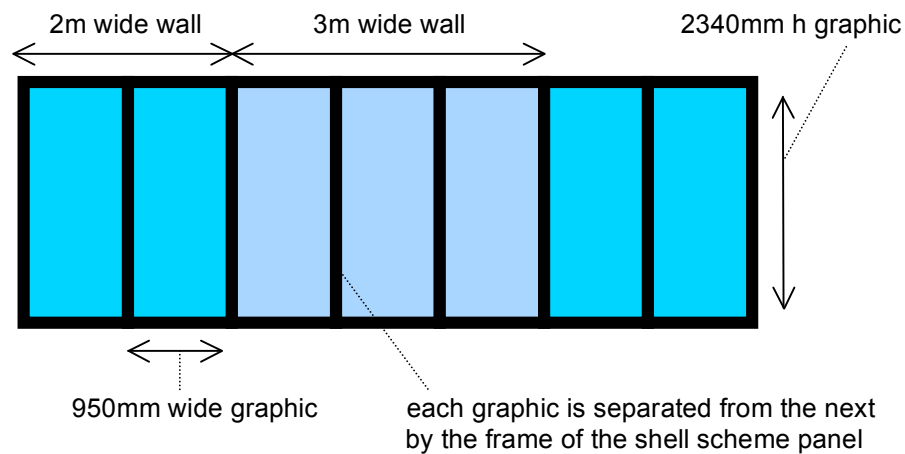

## Shell Scheme Package 2

Includes:

**7 - 950mm w x 2340mm h Easy-Tack graphic panels**

Suitable for Octanorm shell scheme.

Size of space: 3m wide x 2m depth

No. sides stand open on: 1

- Please note these are the typical dimensions for the recess panels, you will need to confirm the exact dimensions of your space with the event organiser.
- Additionally please be aware that the graphics are designed to sit between the panel dividers, so the graphic is not continuous.

### Artwork Guidelines

- Please supply each graphic as individual panels - each to be 950mm wide x 2340mm high.
- All artwork should be supplied print ready at a minimum of 100dpi - no crop marks or bleed.
- High resolution PDF preferable.