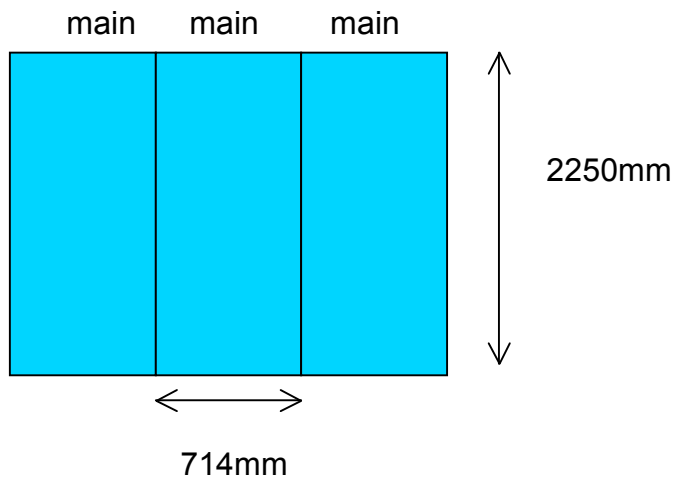

NO SCALE!

3x3 Vario D400 Curved Pop Up System:

Please set-up your artwork at a minimum of 25% final size at 300dpi.

If created in Photoshop then set-up at a minimum of 50% final size at 300dpi.

We can accept artwork - InDesign, Illustrator, Photoshop and high resolution PDF.